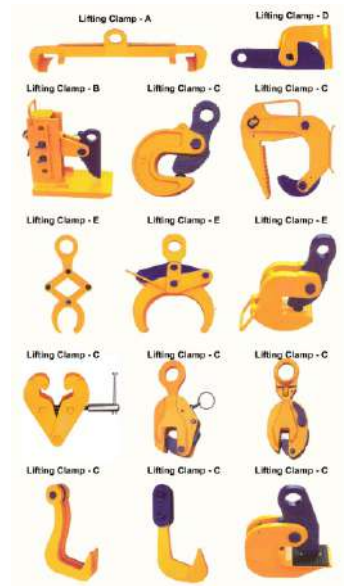

THREADED BODY CYLINDERS

SHANK SLOT DRILLS

SIDE & FACE CUTTERS

SIDE LOCK HOLDERS

TAPER SHANK DRILLS

TURRET SOCKETS

MATERIAL HANDLING PACKAGINGS

D-SHACKLES

ELECTRIC HOISTS

GEARED TRAVELLING TROLLEYS

HAND SEALING MACHINE FOR PLASTIC PACKAGING

MANUAL PACKING MACHINE

PALLET TRUCKS

PROTECTIVE PACKAGING

SLINGS

STRETCH WRAP FILMS

TARPS

WIRE ROPES

WIRE ROPES SLING

ELECTRIC WIRE ROPE HOISTS

LIFTING MACHINES

LADDER WALL SUPPORTER

LADDER A TYPE

RATCHET LEVER HOISTS

MANUAL CHAIN HOISTS

LIFTING CLAMPS

CONSTRUCTION TOOLS

CHAIN MS

AXE

BENDING WIRE

BROOM

CAULKING GUN